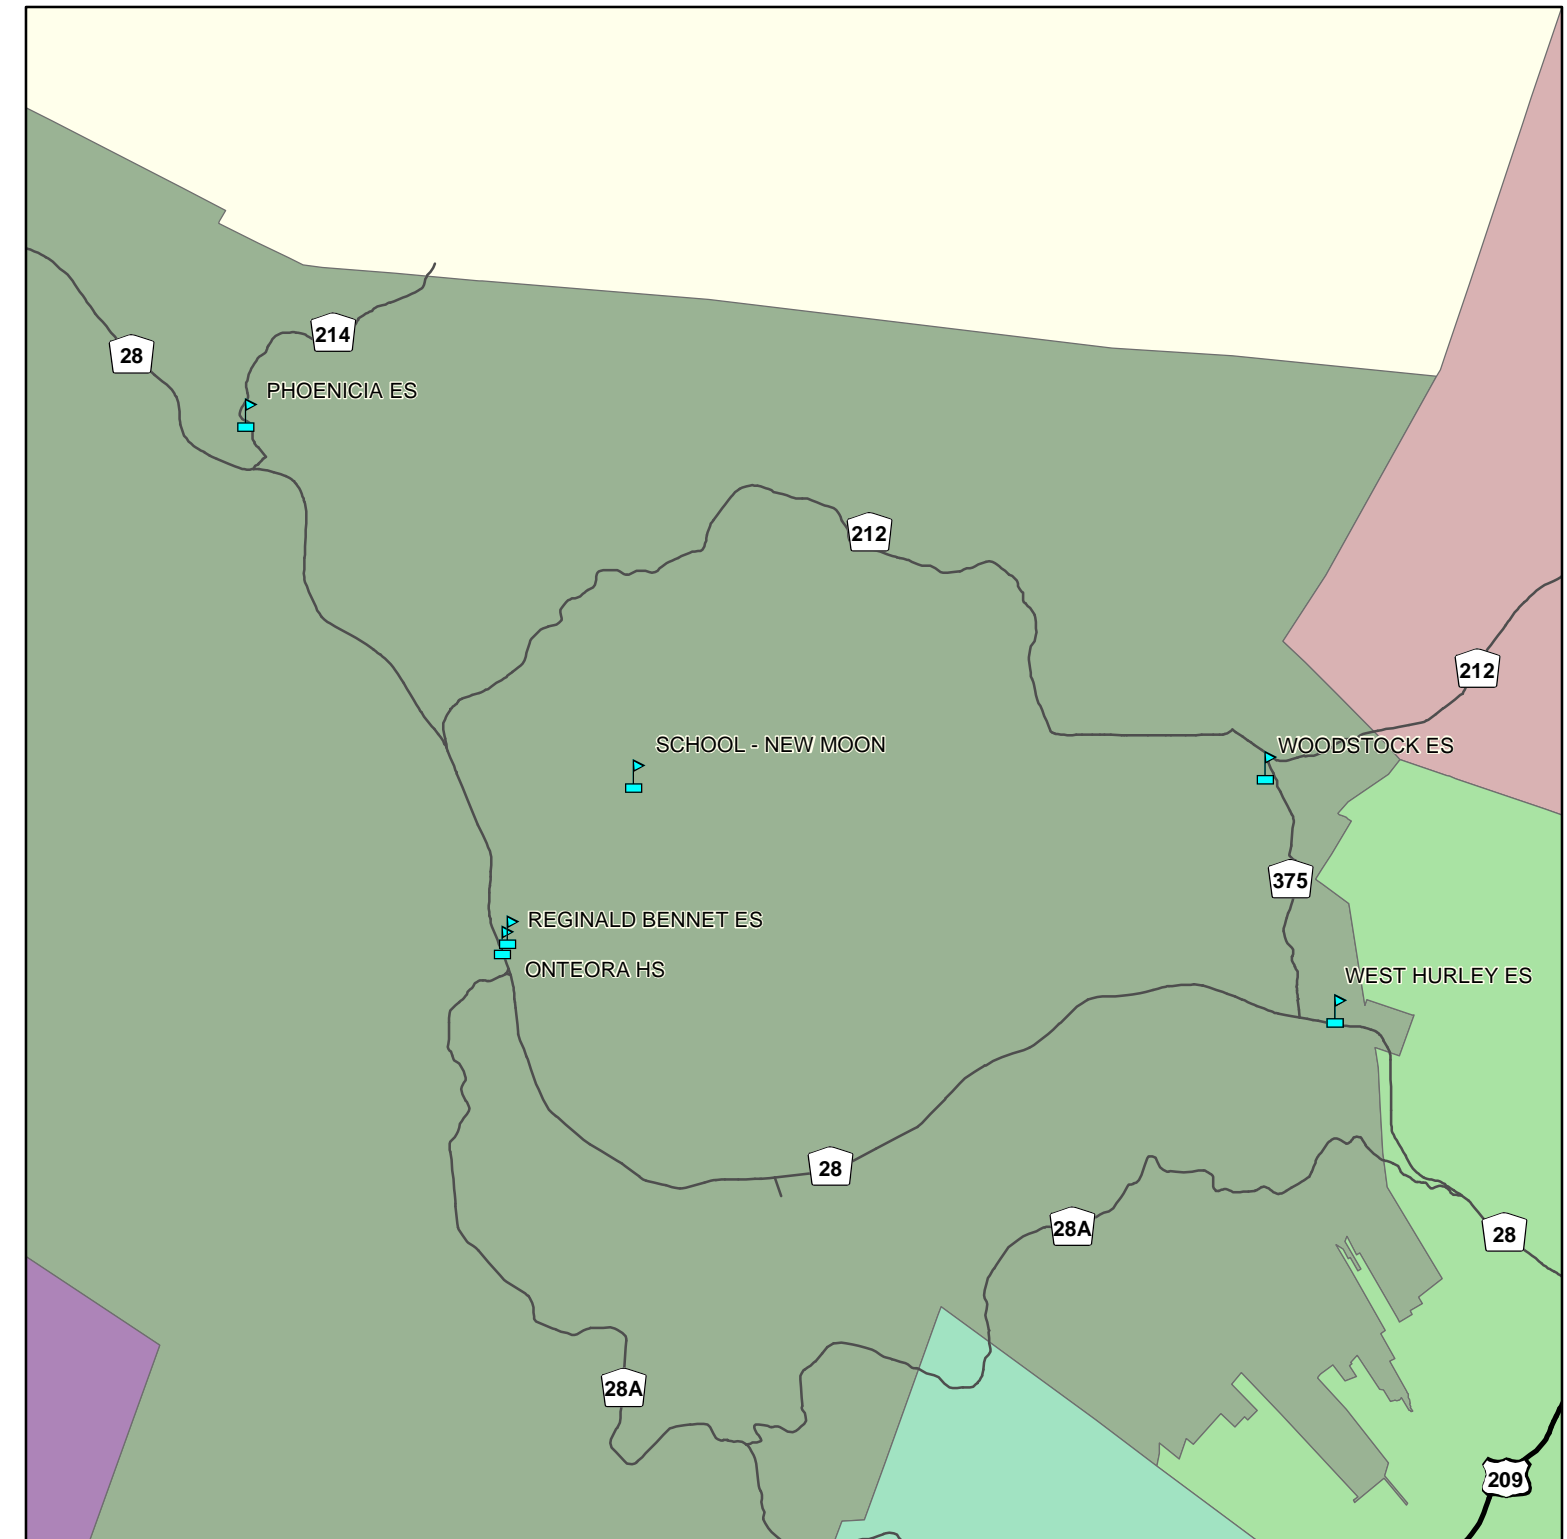

Ulster County Emergency Communications/ Emergency Management

Onteora Central School District - School Locations

Each School District in Ulster County participates in project SAVE legislation and has a corresponding emergency management plan.

ONTEORA

Mailing Address:

4166 Route 28
Boiceville, NY 12412

Phone:

(845) 657-6383

 School Locations

15,000
 Feet