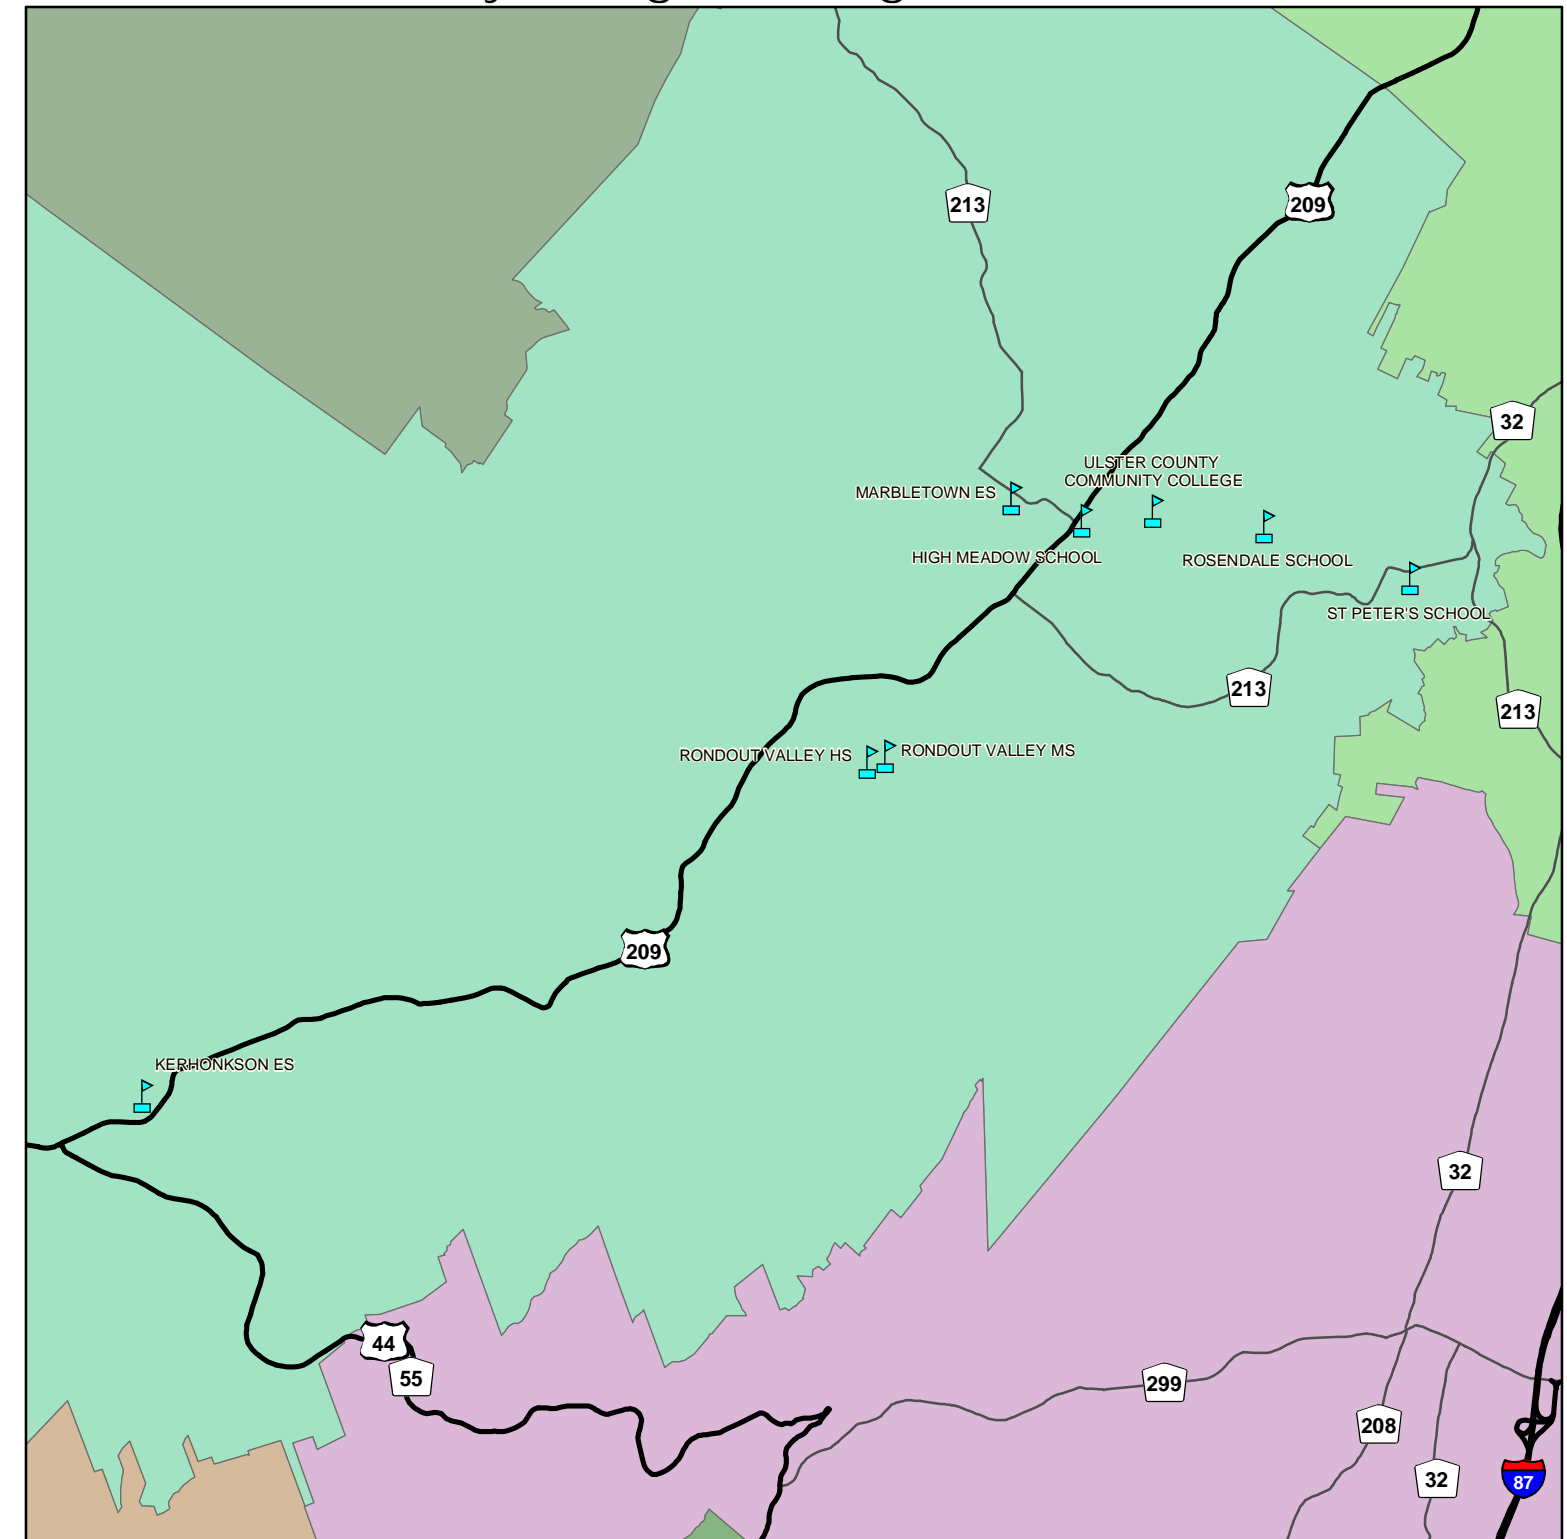

Ulster County Emergency Communications/ Emergency Management

Rondout Valley Central School District/Ulster County Community College - College/School Locations

Each School District in Ulster County participates in project SAVE legislation and has a corresponding emergency management plan.

RONDOUT

Mailing Address:

122 Kyserike Rd.
Accord, NY 12404

Phone:

(845) 687-2400

 School, College Locations

13,000
 Feet